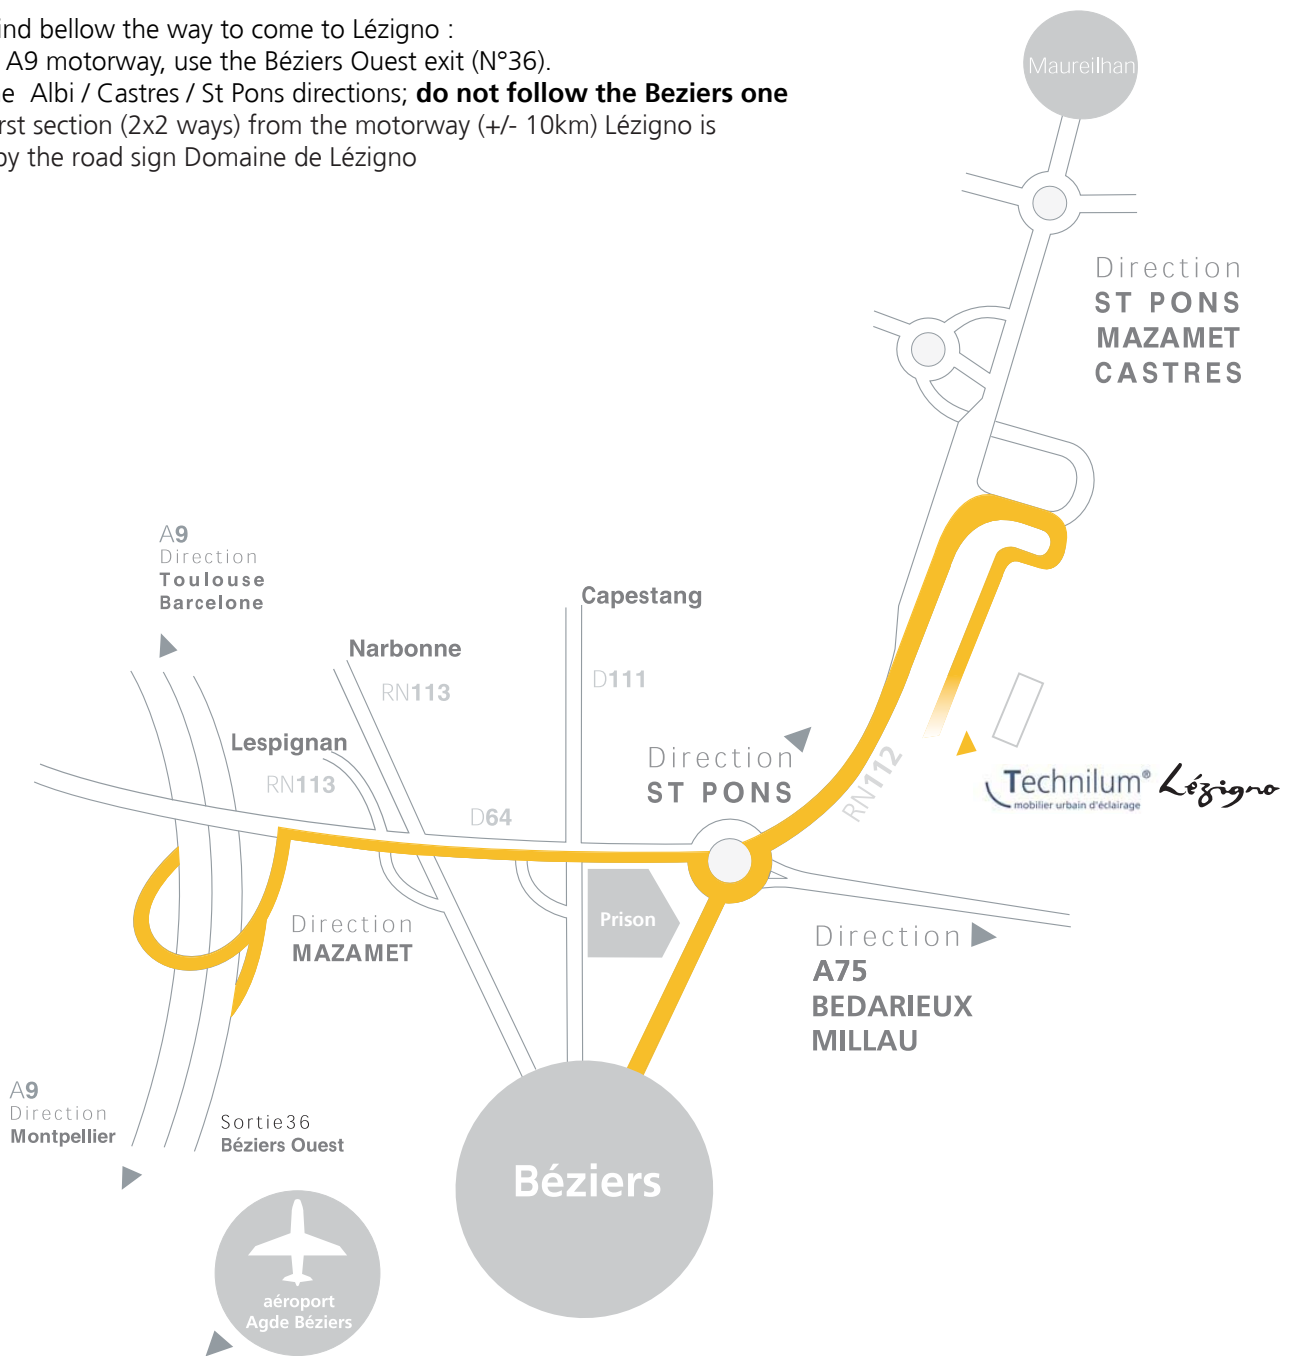

You can find below the way to come to Lézigno :

- . From the A9 motorway, use the Béziers Ouest exit (N°36).
- . Follow the Albi / Castres / St Pons directions; **do not follow the Beziers one**
- . On the first section (2x2 ways) from the motorway (+/- 10km) Lézigno is indicated by the road sign Domaine de Lézigno