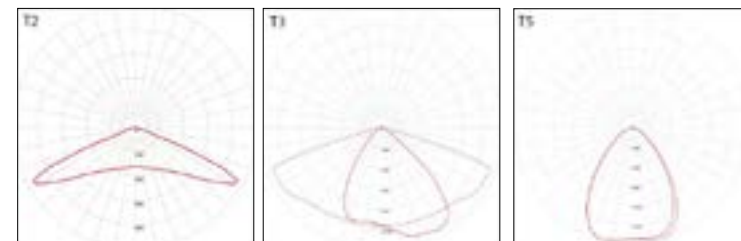

Photométries / Photometry

● PHOTOMÉTRIES (IES, LDT) →