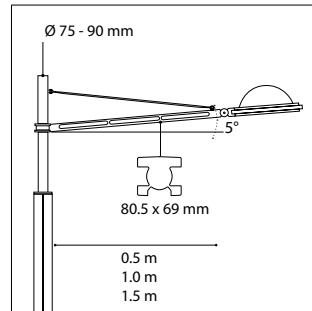

ROUSSANNE

Construction en aluminium / Intégralement sans soudure
Aluminum made / Entirely weld-free