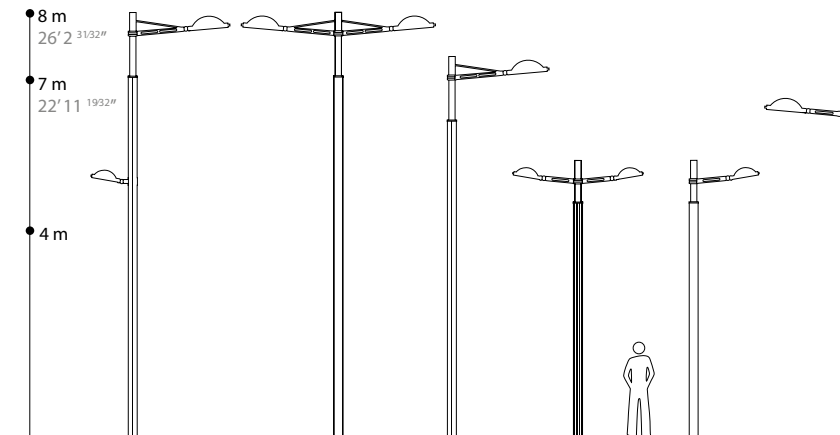

Finish

- Polyester powder coating,
  RAL colors or special finish
- Natural anodization (20 microns)