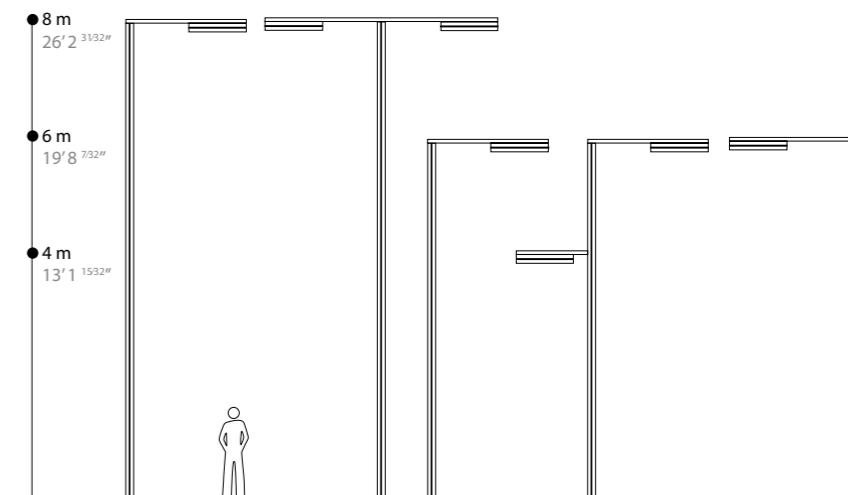

Finish

- Polyester powder coating, RAL colors or special finish
- Natural anodization (20 microns)