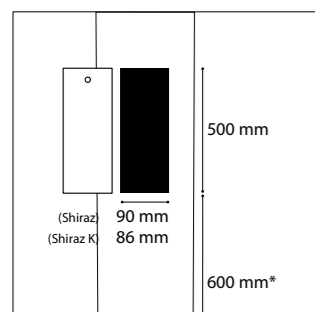

## Pole top

- Aluminum profile + cut-out
- Single or double bracket, or with pedestrian lighting

## Pole

- Heights from 4 to 8 m
- Exclusive aluminum profile with internal functional structure
- K version: with external technical grooves to facilitate accessorization

## Description

- Corps en aluminium
- Dimensions : 90 x 90 x 60 mm
- Dissipateur thermique et driver LED intégrés
- Éclairage par 16 LEDs - Avec optiques silicones
- Prisme optique réfractant la lumière
- Certifications : CE, CSA/UL
- Garantie 2 ans

## Description

- Body made of die-cast aluminium
- Dimensions: 90 x 90 x 60 mm
- Integrated LED driver and heat sink
- LED luminaire, 16 LEDs lighting
- Optical prism reflecting light
- Certifications: CE, CSA/UL
- 2 year guarantee