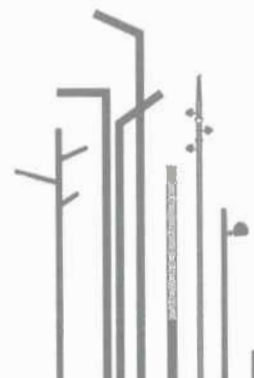

Your partner in urban enhancement

French designer and manufacturer since 1971

Technilum®
urban lighting furniture

Lighting design: DHA Designs

Architects: Foster+Partners / Landscape: HTA Architects

© Mesh Lighting

Lighting design: Light Follows Behaviour

Landscape: Turkington Martin Studio

© Laranna Heeki

Lighting design: Agence ON

Designer: Alain Gilles

© Hugo De Vries

Urban lighting furniture with integrated smart solutions

Technilum® designs & manufactures urban lighting furniture with integrated smart solutions. From ready-to-use ("Prêt-à-Poser" range) to entirely custom-made solutions ("Inspiration" range), Technilum® is considered as the specialist in responding to market needs with a strong focus on creation, innovation and design.

Technilum® has demonstrated skills in integrating smart and connected solutions into its lighting structures ("Smart-in-Site" range), which dramatically improve urban users experience: lighting management, CCTV, WiFi, battery charging, interactive sound and/or visual systems... Learn more about our international projects:

www.technilum.com

Proud partner in the UK:

info@meshlighting.co.uk
www.meshlighting.co.uk