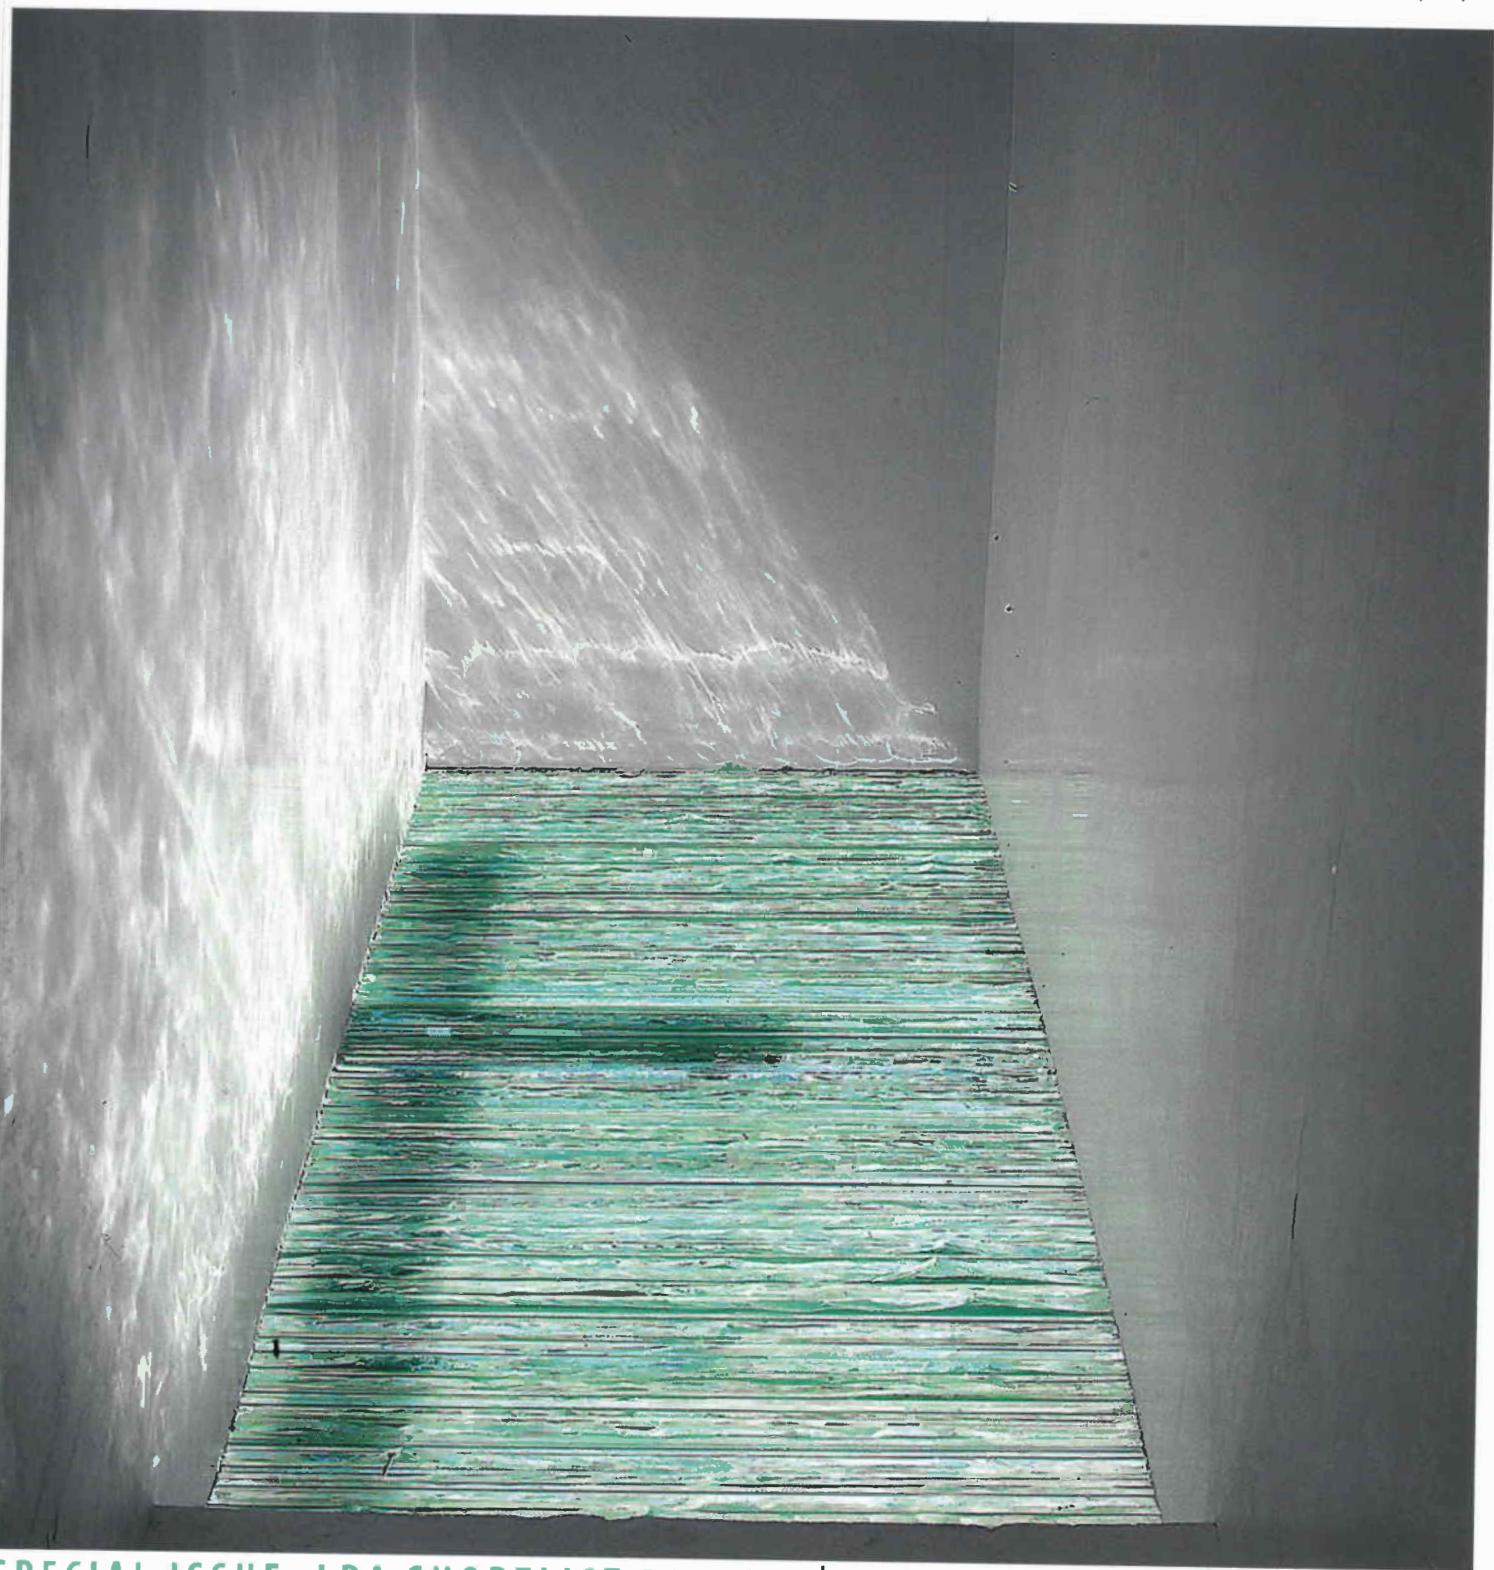

LIGHTING

ILLUMINATION IN ARCHITECTURE®

SINCE 1969

VOLUME 52

ISSUE 01 2020

www.lighting-magazine.com $14 | £10 | €12

SPECIAL ISSUE: LDA SHORTLIST 2020/21 | HENRY PLUMMER | IAN RITCHIE