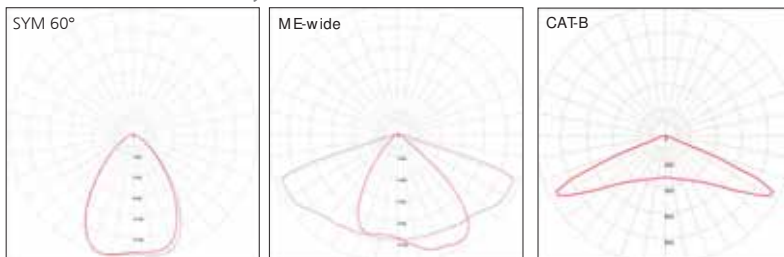

Photométries / Photometry

Informations techniques / Technical specifications

Indice de protection / Protection	IP 65 / IK 08
Classe / Class	I (II possible)
Puissance / Power	35 W
Flux sortant / Outflow (3000°K)	3591 lm
T° de couleur / Color t°	2200, 2700, 3000, 4000 °K
IRC / CRI	>70
Durée de vie / Lifespan (L80B10)	>109 000
Driver	Pilotage DALI, 0-10 V (sur demande / upon request)