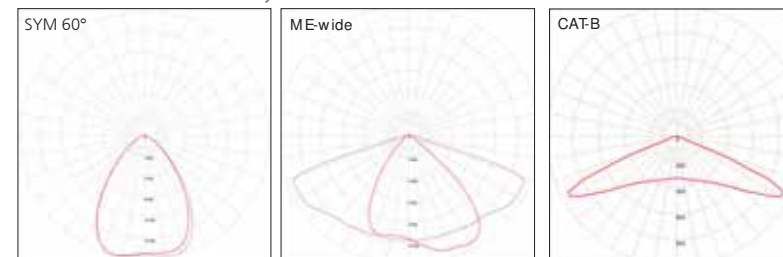

Photométries / Photometry

Informations techniques / Technical specifications

Indice de protection / Protection	IP 65 / IK 08
Classe / Class	I (II possible)
Puissance / Power	35 W
Flux sortant / Outflow (3000°K)	3591 lm
T° de couleur / Color t°	2200, 2700, 3000, 4000 °K
IRC / CRI	>70
Durée de vie / Lifespan (L80B10)	>109 000
Driver	Pilotage DALI, 0-10 V (sur demande / upon request)