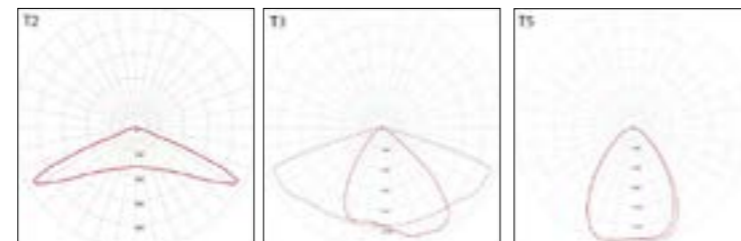

Photométries / Photometry

● PHOTOMÉTRIES (IES, LDT) →