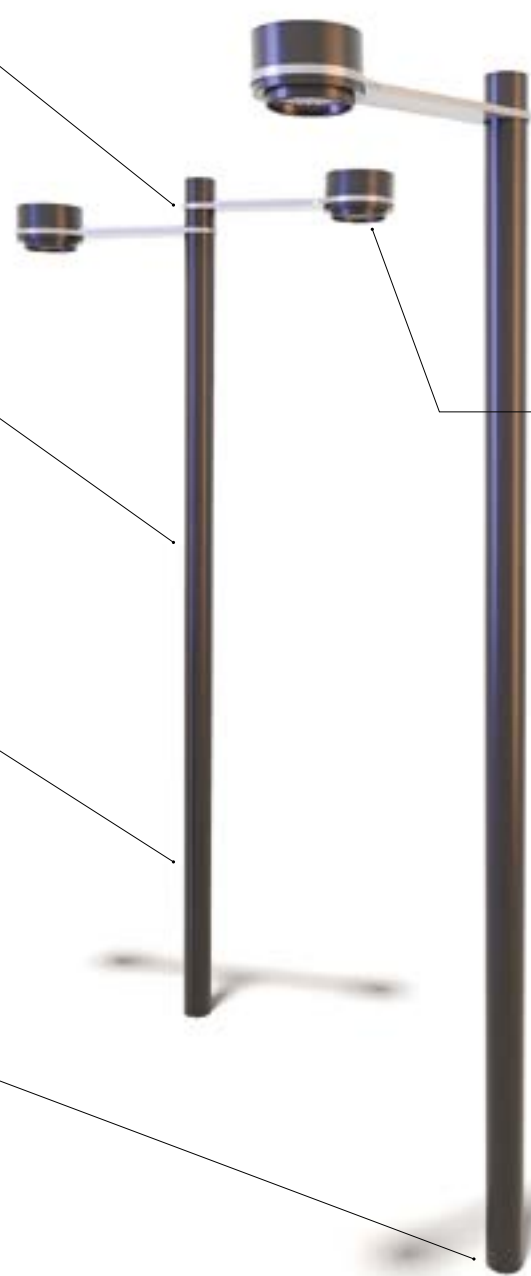

Pole

- . Heights from 3.5 m to 5 m
- . Exclusive aluminum profile
- . Smooth or with external technical grooves to facilitate accessorization

Porte de visite

- . Affleurante, interchangeable
- . Fermeture par vis inviolable

Access door

- . Flush, interchangeable
- . Locked with tamper-proof screw

*Autre hauteur sur demande
Other heights upon request

Semelle

- . En fonderie d'aluminium
- . Bagues isolantes au droit des 4 oblongs d'ancrage pour éviter tout contact avec les tiges en acier galvanisé

Baseplate

- . Made of die-cast aluminum
- . Insulating rings on the 4 anchoring oblongs to avoid any contact with galvanized steel bolts

Luminaire LED Magic

- . 35W
- . 2200, 2700, 3000, 4000 ° K
- . 3591 lm
- . Pilotage DALI, 0-10 V sur demande

Description

- . Body made of die-cast aluminum
- . Dimensions: Ø250 x 83 mm
- . 30 LEDs lighting
- . Cable entry through fast connector
- . Flat clear glass
- . Integrated LED driver and heat sink
- . Certifications: CE, CSA/UL
- . 2 year guarantee