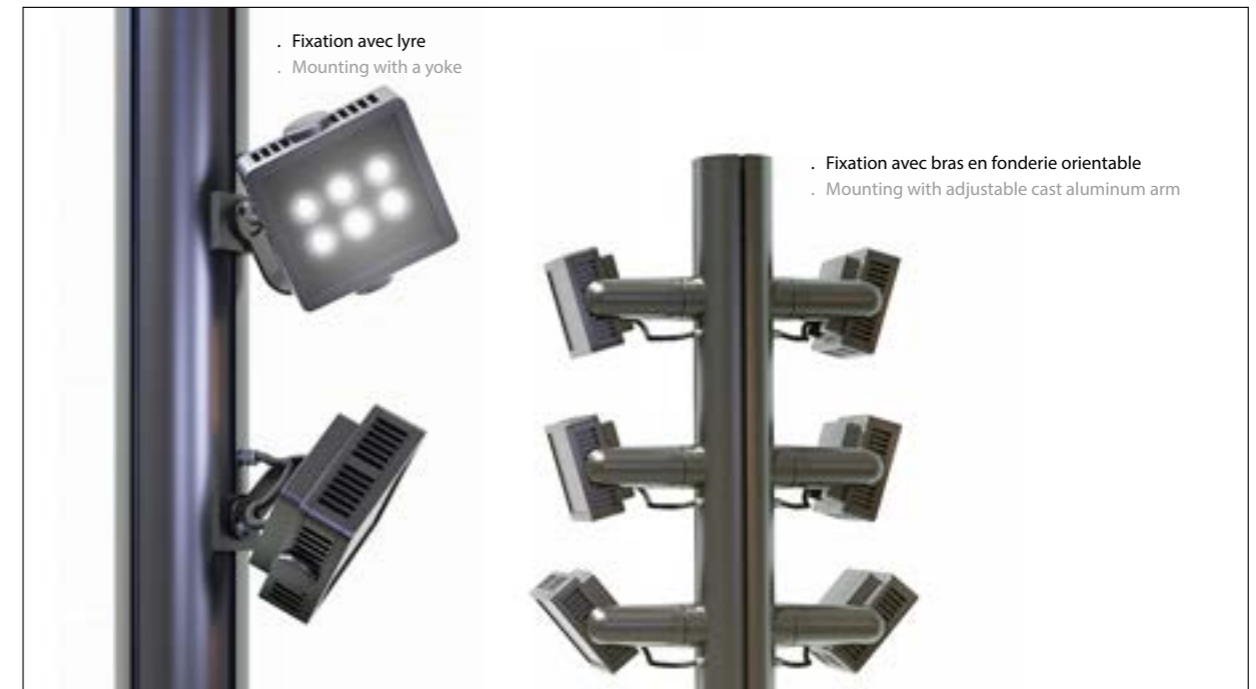

Paul & Paulette S

Avec lyre / with yoke
190 x 180 x 100 mm
Avec bras / with arm
270 x 210 x 100 mm

Paul & Paulette M

Avec lyre / with yoke
210 x 200 x 100 mm
Avec bras / with arm
280 x 230 x 100 mm

Avec lyre / with yoke
260 x 240 x 110 mm
Avec bras / with arm
300 x 270 x 110 mm