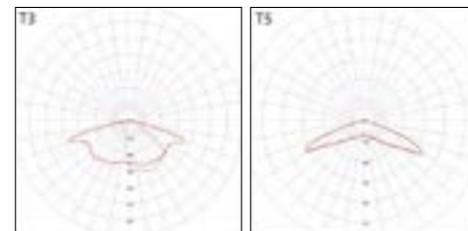

Photométries / Photometry

● PHOTOMÉTRIES (IES, LDT) →