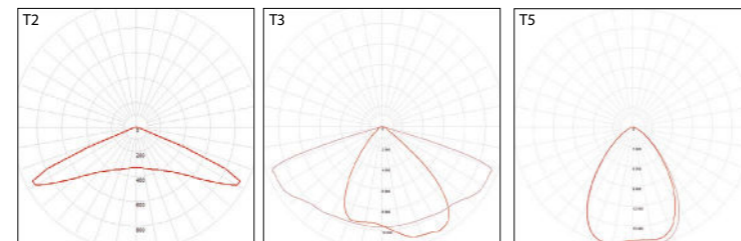

Photométries / Photometry

● PHOTOMÉTRIES (IES, LDT) →