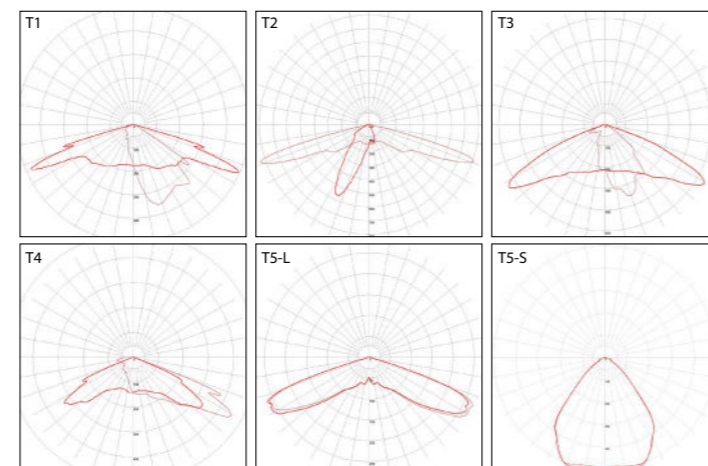

Photométries / Photometry

● PHOTOMÉTRIES (IES, LDT) →