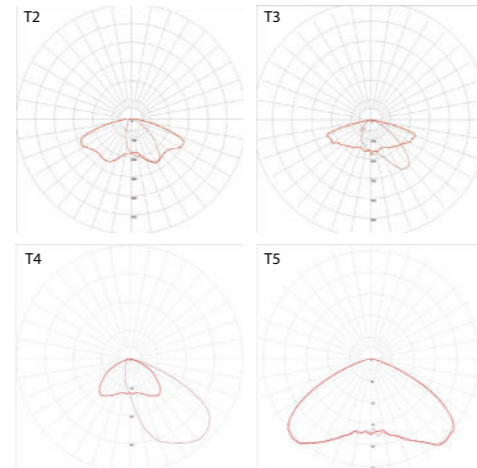

Photométries / Photometry

● PHOTOMÉTRIES (IES, LDT) →

Confort & économie d'énergie

Adaptable sur toute notre gamme de candélabres, le luminaire I.C.E.® s'intègre parfaitement à vos projets de Smart City. Capable de détecter et, surtout, de différencier, la présence de piétons, vélos ou véhicules motorisés, il adapte les réglages lumineux en fonction :

- Gain d'énergie conséquent (jusqu'à 65 % en zone péri-urbaine)
- Un maximum de confort pour l'utilisateur
- Préservation de la biodiversité

Adaptable on all our range of lampposts, the I.C.E. light integrates perfectly into your Smart City projects. Able to detect and, above all, differentiate the presence of pedestrians, bicycles or motorised vehicles, it adapts the light settings according to the presence of each.

- Substantial energy savings (up to 65% in suburban environment)
- Maximum user comfort
- Preservation of biodiversity