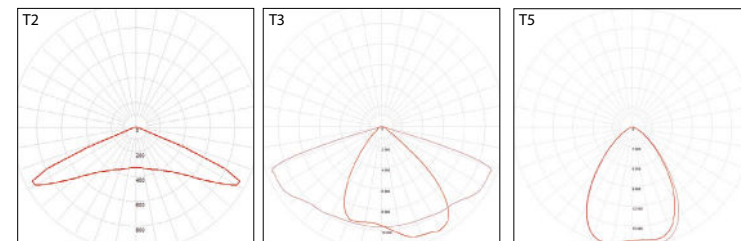

Photométries / Photometry

● PHOTOMÉTRIES (IES, LDT) →