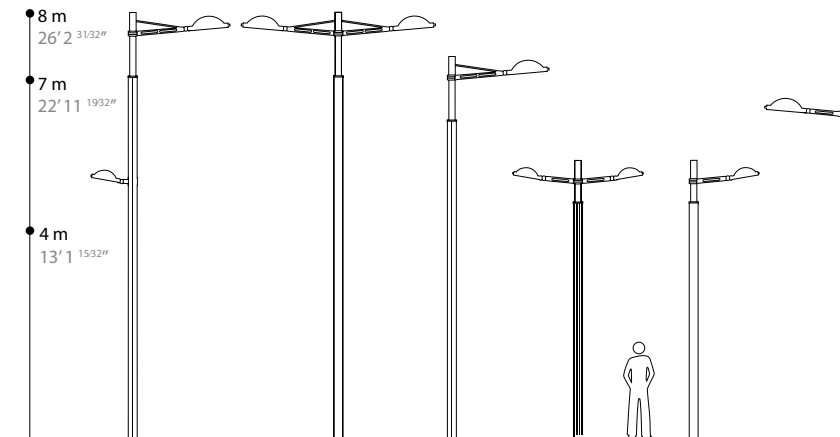

Finish

- Polyester powder coating,
  RAL colors or special finish
- Natural anodization (20 microns)