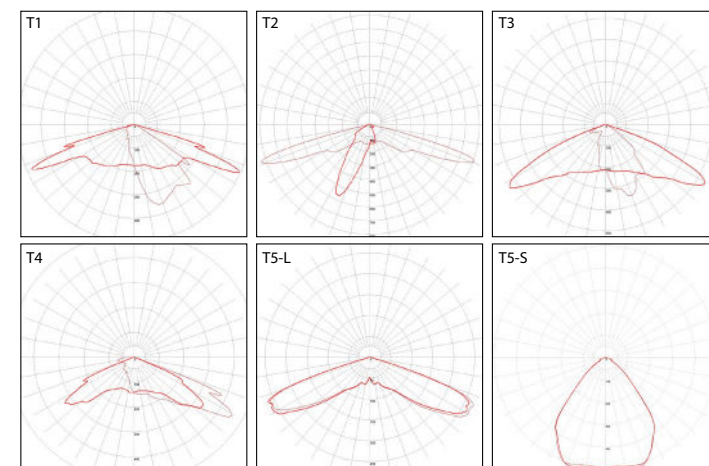

Photométries / Photometry

● PHOTOMÉTRIES (IES, LDT) →