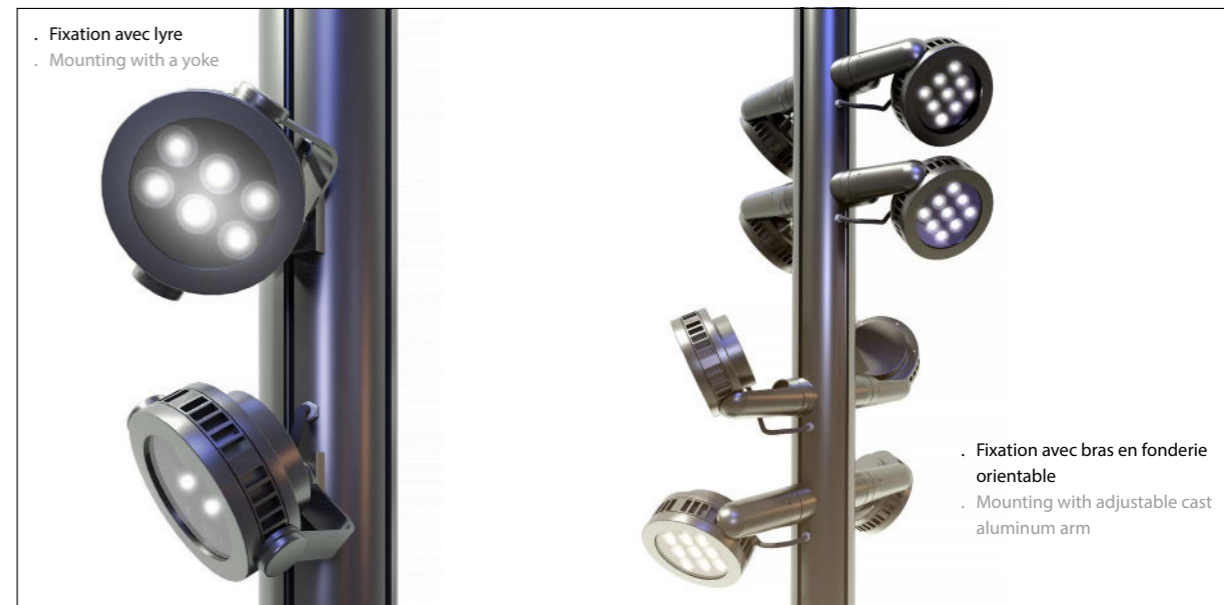

- Fixation avec lyre
- Mounting with a yoke

- Fixation avec bras en fonderie orientable
- Mounting with adjustable cast aluminum arm