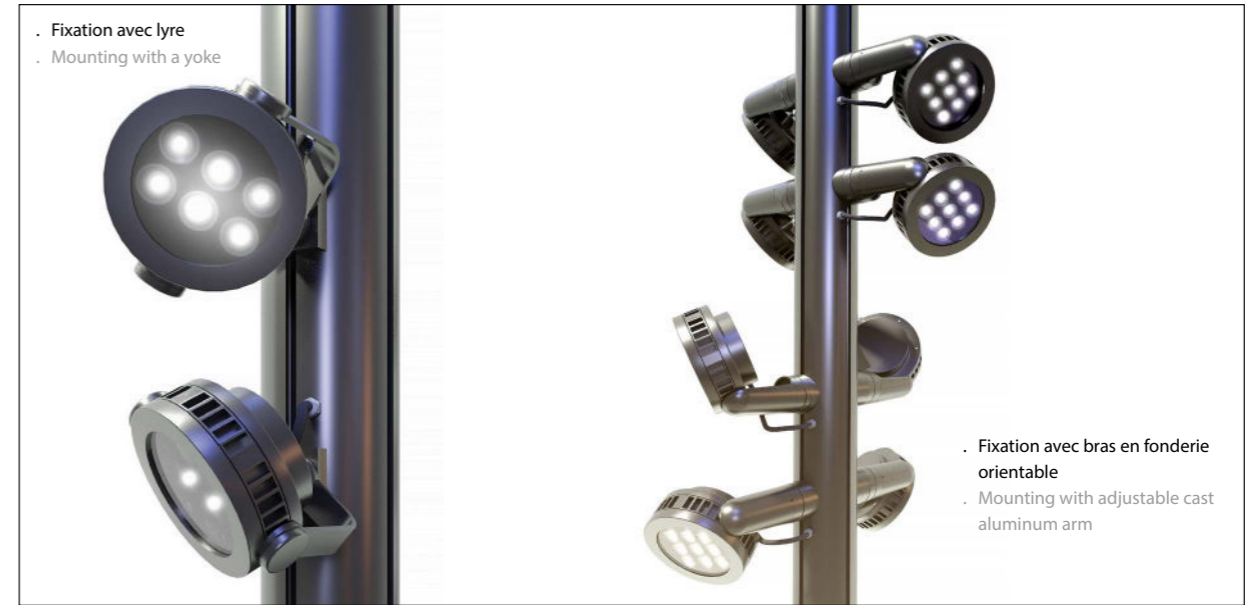

- Fixation avec lyre
- Mounting with a yoke

- Fixation avec bras en fonderie orientable
- Mounting with adjustable cast aluminum arm