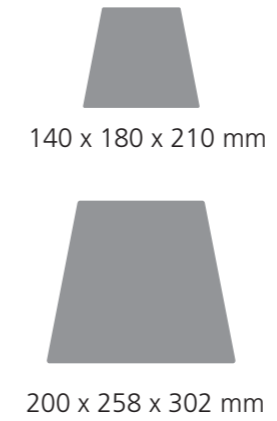

We shall retain full intellectual property to designs and documentation created for this specific project ; this data shall not be disclosed nor used without our express consent in writing. Legal action will be taken in the event of any reproduction or other violation of our property rights.