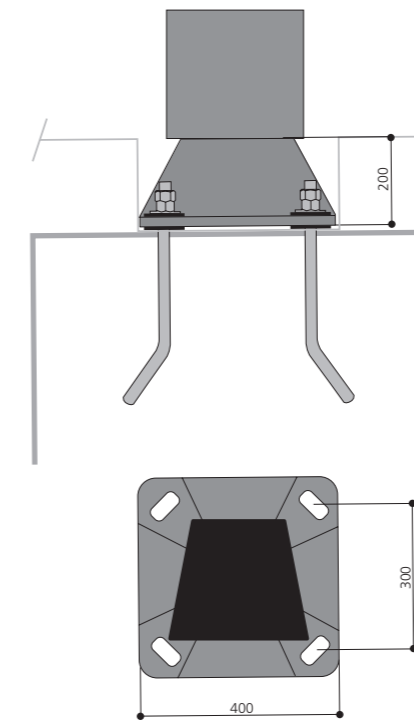

We shall retain full intellectual property to designs and documentation created for this specific project ; this data shall not be disclosed nor used without our express consent in writing. Legal action will be taken in the event of any reproduction or other violation of our property rights.