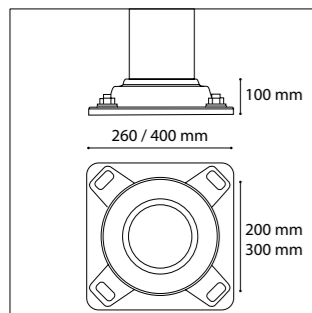

## Pole top

- Removable. Single, double, or with pedestrian lighting
- Arm made of extruded aluminum, cut-out
- Die-cast aluminum pole ring Ø 140 mm
- Depending on configurations: stainless steel tie-bar
- Compatible with I.C.E. & E.L.F.E. luminaires (p 192)

## Pole

- Heights from 4 to 9 m
- Round tapered aluminum pole

## Porte de visite

- Affleurante, interchangeable
- Fermeture par vis inviolable
- Dimensions selon profil (voir p 210)

## Access door

- Flush, interchangeable
- Locked with tamper-proof screw
- Dimensions according to profile (p 210)

\*Autre hauteur sur demande  
Other heights upon request