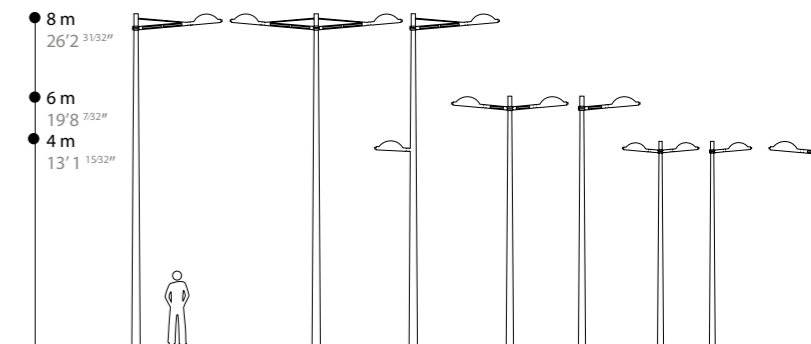

Finish

- Polyester powder coating, RAL colors or special finish
- Natural anodization (20 microns)