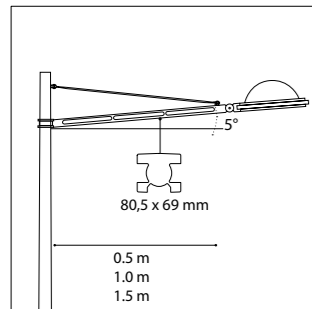

TECHNI-TRAM

Construction en aluminium / Intégralement sans soudure
Aluminum made / Entirely weld-free