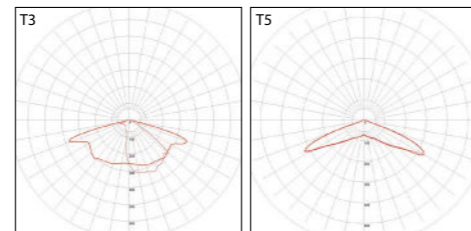

Photométries / Photometry

● PHOTOMÉTRIES (IES, LDT) →