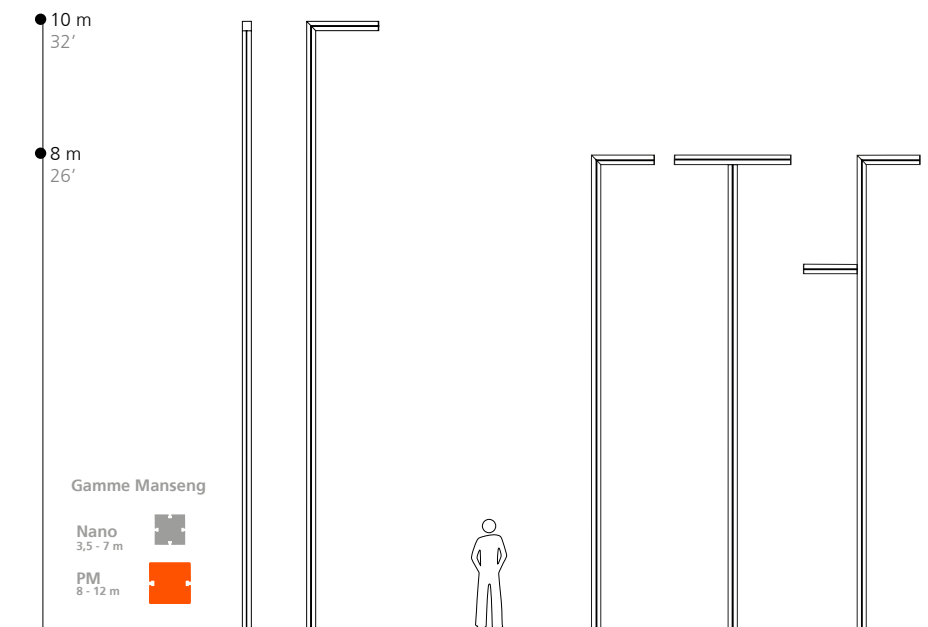

Finish

- Polyester powder coating, RAL colors or special finish
- Natural anodization (20 microns)