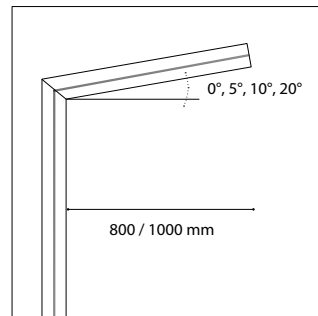

MANSENG PM

Construction en aluminium / Intégralement sans soudure
Aluminum made / Entirely weld-free

Tête de mât

- Monobloc, en continuité parfaite avec le mât
- Réalisée dans la même section
- Tête de mât simple ou double

Pole top

- Monobloc, in perfect harmony with the pole
- Manufactured in the same section
- Single or double bracket