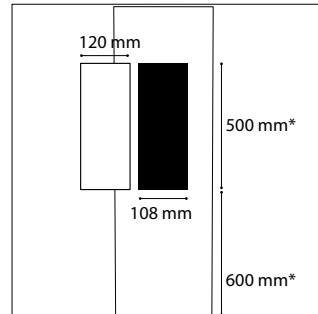

Pole

- Heights from 4 to 12 m
- Exclusive aluminum profile with internal functional structure
- Weight : 10.62 kg / ml

Porte de visite

- Affleurante, interchangeable
- Fermeture par vis inviolable
- Carré inscrit 85 x 92 mm

Pole top

- Monobloc, in perfect harmony with the pole
- Manufactured in the same section
- Single or double bracket

Mât

- Hauteurs de 4 à 12 m
- Profil aluminium exclusif avec structure interne fonctionnelle
- Poids : 15.04 kg / ml

Pole

- Heights from 4 to 12 m
- Exclusive aluminum profile with internal functional structure
- Weight : 15.04 kg / ml

Porte de visite

- Affleurante, interchangeable
- Fermeture par vis inviolable
- Carré inscrit 108 x 145 mm

Description

- . Extruded aluminum body
- . Dimensions 90 x 140 x 65 mm
- . Integrated heat sink
- . Remote LED driver
- . LED luminaire, 8 LEDs lighting
- . Adjustable and combinable modules and optics (max 6)
- . Certifications: CSA-UL, CE
- . 2 year guarantee