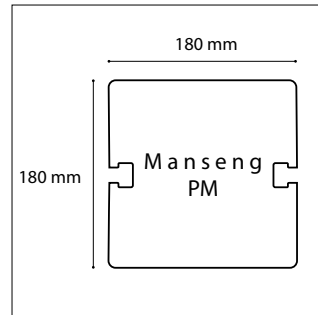

Mât

- Hauteurs de 4 à 12 m
- Profil aluminium exclusif avec structure interne fonctionnelle
- Poids : 15.04 kg / ml

Pole

- Heights from 4 to 12 m
- Exclusive aluminum profile with internal functional structure
- Weight : 15.04 kg / ml