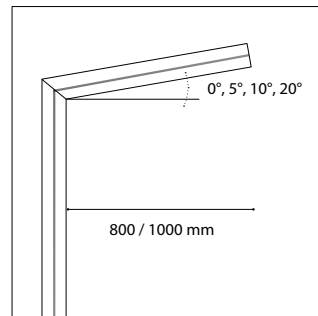

MANSENG NANO

Construction en aluminium / Intégralement sans soudure
Aluminum made / Entirely weld-free

Tête de mât

- Monobloc, en continuité parfaite avec le mât
- Réalisée dans la même section
- Tête de mât simple ou double

Pole top

- Monobloc, in perfect harmony with the pole
- Manufactured in the same section
- Single or double bracket