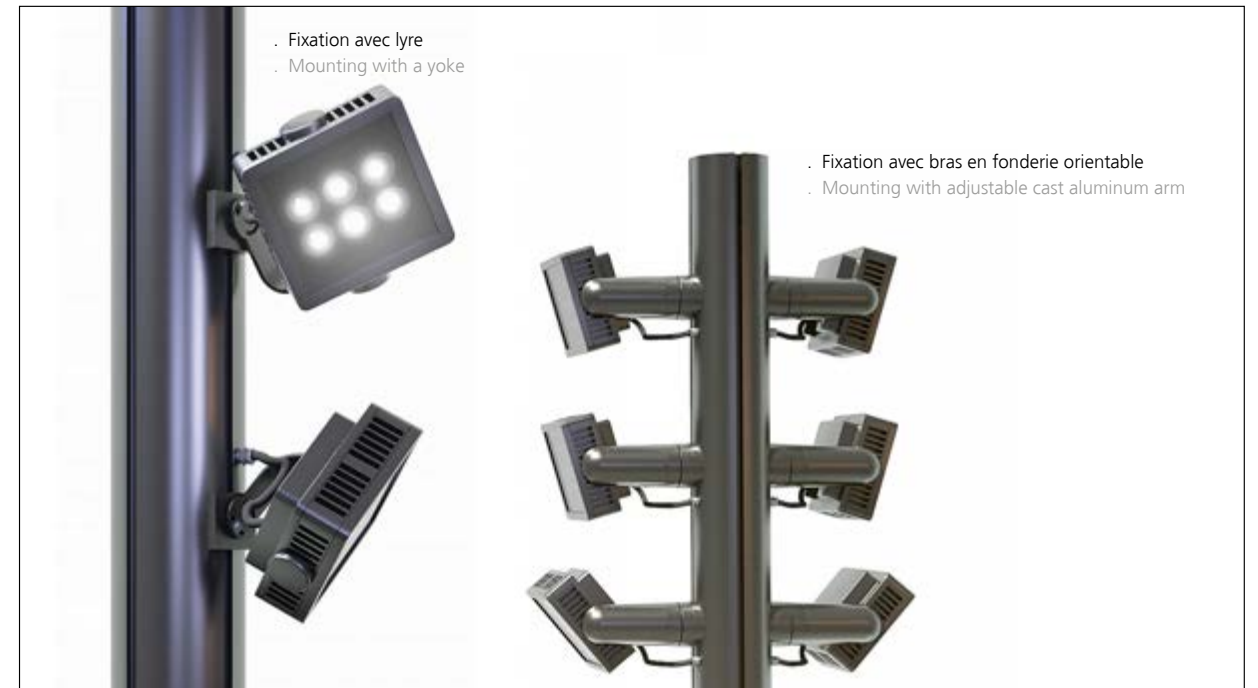

Description

- Range of floodlights: square-shape (Paul) or round-shape (Paulette), available for architectural or roadway lighting
- «Architectural» range available in 3 different sizes and offering a large color panel (whites, dynamic white, RGB white)
- «Roadway» range available in 2 different sizes
- Body and mounting fixtures in aluminum
- 2 year guarantee

- Fixation avec lyre
· Mounting with a yoke

- Fixation avec bras en fonderie orientable
· Mounting with adjustable cast aluminum arm

Paul & Paulette S

Avec lyre / with yoke
190 x 180 x 100 mm
Avec bras / with arm
270 x 210 x 100 mm