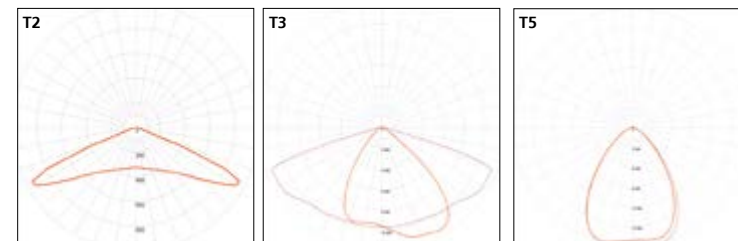

Photométries / Photometry

● REF.WEB → REF007