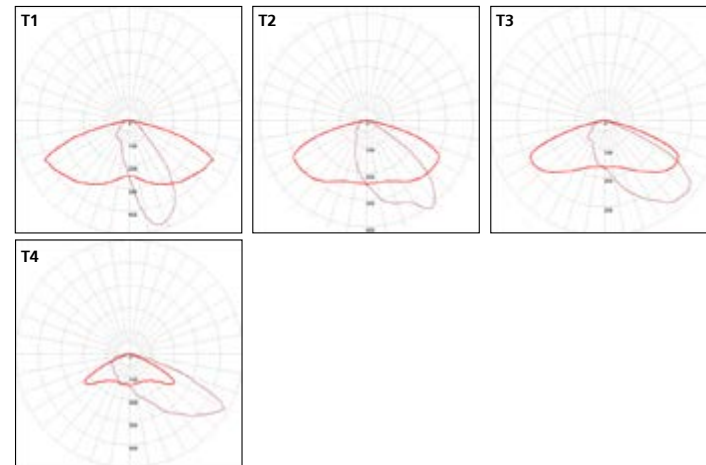

Photométries / Photometry