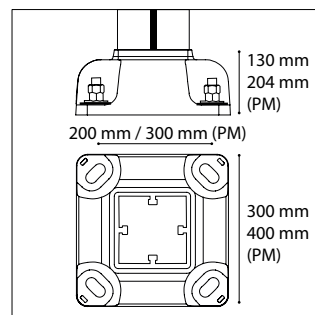

Description

- . Extruded aluminum body
- . Dimensions 90 x 140 x 65 mm
- . Integrated heat sink
- . Remote LED driver
- . LED luminaire, 8 LEDs lighting
- . Adjustable and combinable modules and optics (max 6)
- . Certifications: CSA-UL, CE
- . 2 year guarantee

Pole

- Heights from 4 to 12 m
- Exclusive aluminum profile with internal functional structure

Porte de visite

- Affleurante, interchangeable
- Fermeture par vis inviolable
- Carré inscrit 85 x 92 mm (Nano)
- Carré inscrit 108 x 145 mm (PM)

Access door

- Flush, interchangeable
- Locked with tamper-proof screw
- Inscribed square 85 x 92 mm (Nano)
- Inscribed square 108 x 145 mm (PM)

*Autre hauteur sur demande
Other heights upon request

Semelle

Description

- . Body made of die-cast aluminum
- . Dimensions: Ø250 x 83 mm
- . 30 LEDs lighting
- . Cable entry through fast connector
- . Flat clear glass
- . Integrated LED driver and heat sink
- . Certifications: CE, CSA/UL
- . 2 year guarantee