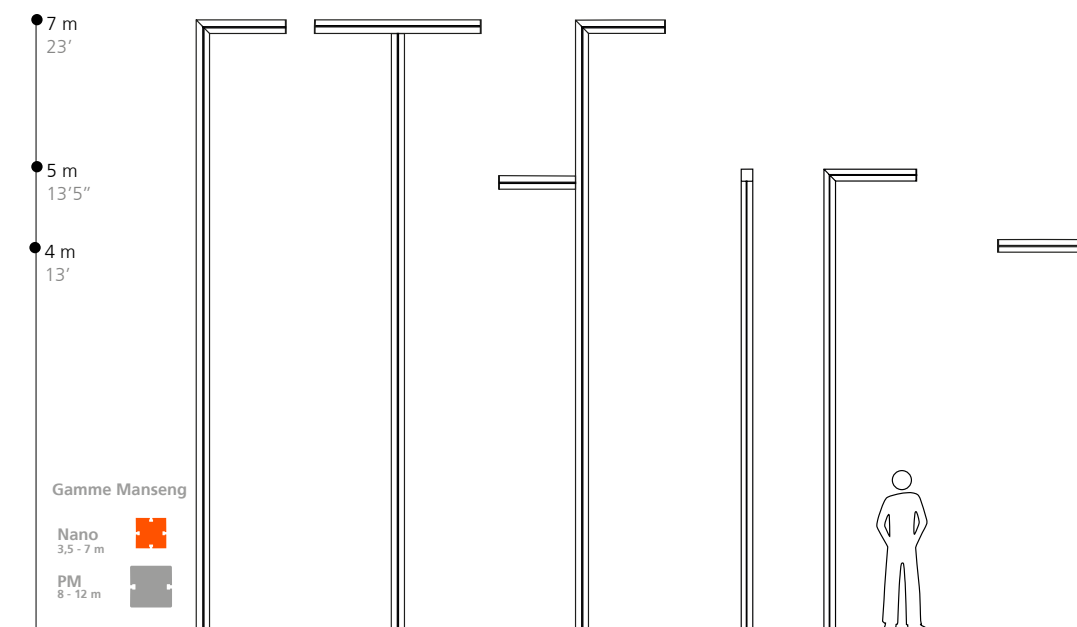

Finish

- Polyester powder coating, RAL colors or special finish
- Natural anodization (20 microns)